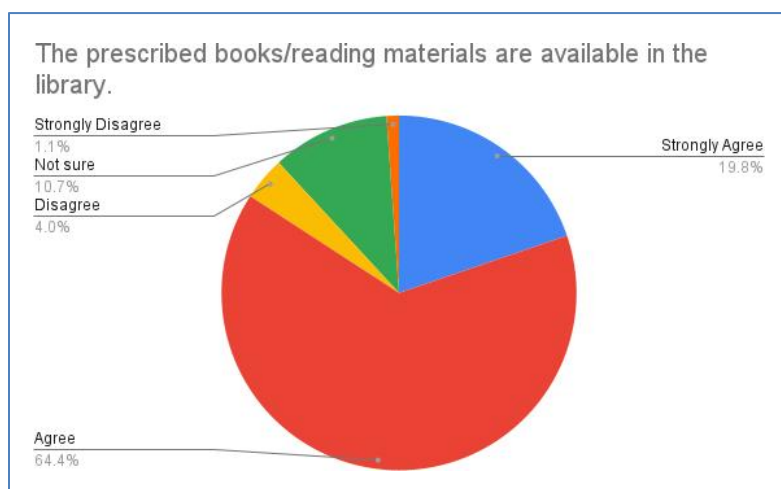

Criterion 2: Teaching – Learning and Evaluation

Key Indicator 2.7: Student Satisfactory Survey

Index

S.No	Description	Website link
2.7.1	Student Satisfactory Survey (SSS) on overall institutional performance	Click Here

2.7.1 STUDENT SATISFACTORY SURVEY (SSS) ON OVERALL INSTITUTIONAL PERFORMANCE

TOTAL NUMBER OF RESPONSES: 176 (2023-2024)

1. The prescribed books/reading materials are available in the library.

The prescribed books/reading materials are available in the library.	Strongly agree	Agree	Not Sure	Disagree	Strongly Disagree
NO. OF RESPONSES	19.8%	64.4%	10.7%	4.0%	1.1%