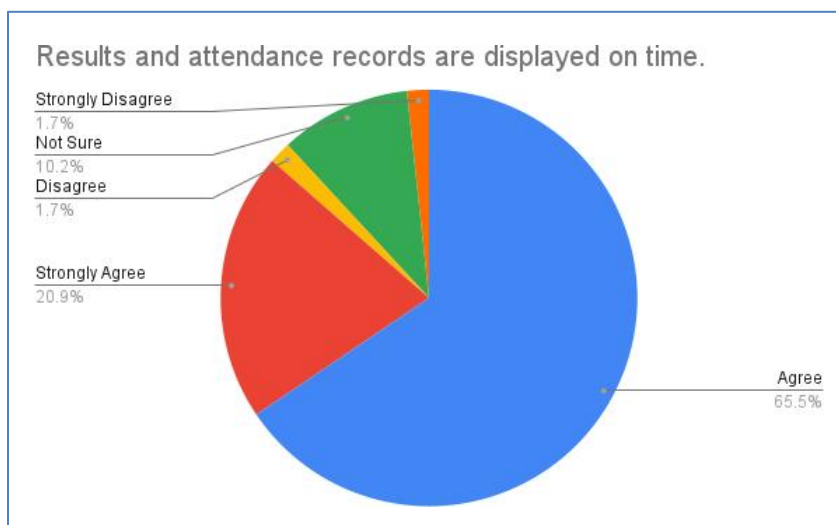

3. Results and attendance records are displayed on time.

Results and attendance records are displayed on time.	Strongly agree	Agree	Not Sure	Disagree	Strongly Disagree
NO. OF RESPONSES	20.9%	65.6%	10.2%	1.7%	1.7%