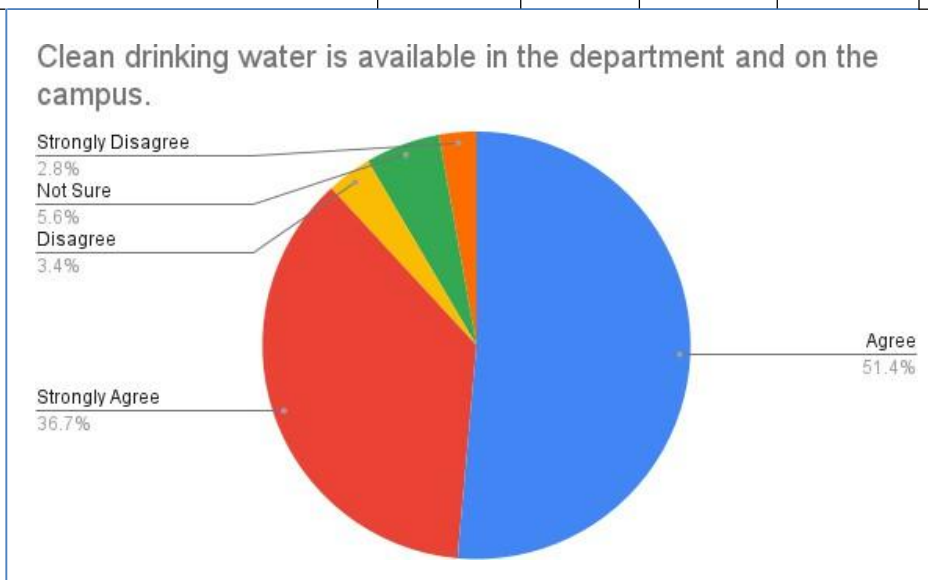

5. Clean drinking water is available in the department and on the campus.

Clean drinking water is available in the department and on the campus.	Strongly agree	Agree	Not Sure	Disagree	Strongly Disagree
NO. OF RESPONSES	36.7%	51.4%	5.6%	3.4%	2.8%