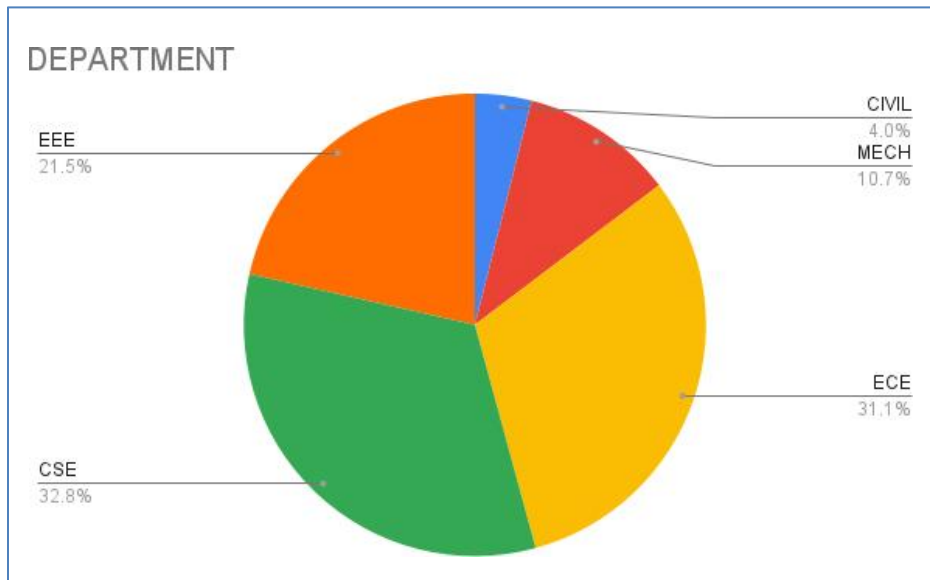

Criterion 2: Teaching – Learning and Evaluation

Key Indicator 2.7: Student Satisfactory Survey

Index

S.No	Description	Website link
2.7.1	Student Satisfactory Survey (SSS) on overall institutional performance	Click Here

2.7.1 STUDENT SATISFACTORY SURVEY (SSS) ON OVERALL INSTITUTIONAL PERFORMANCE

TOTAL NUMBER OF RESPONSES: 176 (2023-2024)

1. The prescribed books/reading materials are available in the library.

The prescribed books/reading materials are available in the library.	Strongly agree	Agree	Not Sure	Disagree	Strongly Disagree
NO. OF RESPONSES	19.8%	64.4%	10.7%	4.0%	1.1%