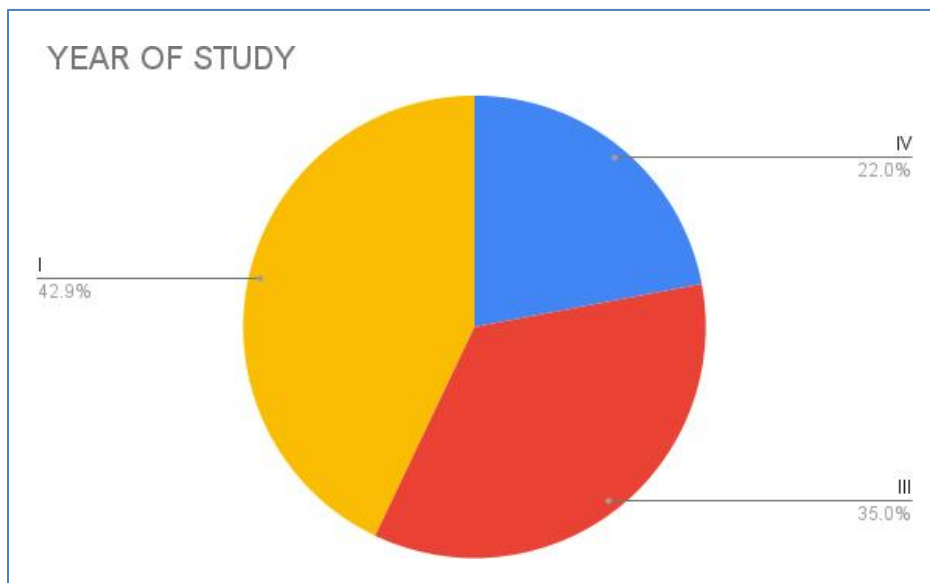

2.7.1 STUDENT SATISFACTORY SURVEY (SSS) ON OVERALL INSTITUTIONAL PERFORMANCE

TOTAL NUMBER OF RESPONSES: 176 (2023-2024)