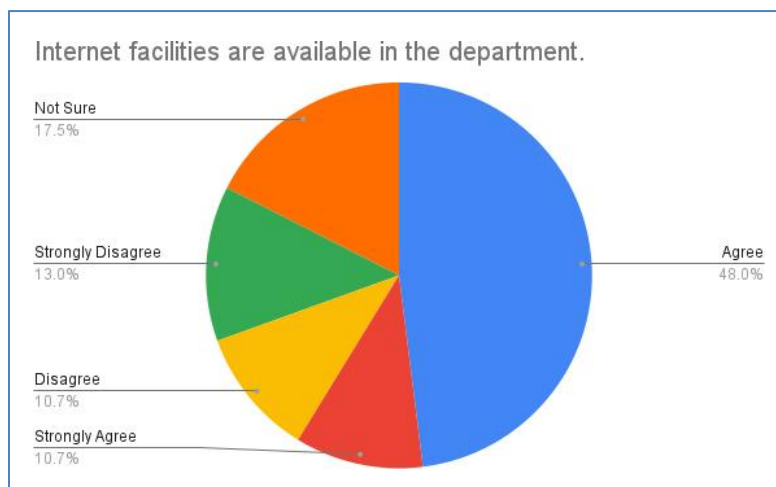

2.7.1 STUDENT SATISFACTORY SURVEY (SSS) ON OVERALL INSTITUTIONAL PERFORMANCE

TOTAL NUMBER OF RESPONSES: 176 (2023-2024)

1. The prescribed books/reading materials are available in the library.

The prescribed books/reading materials are available in the library.	Strongly agree	Agree	Not Sure	Disagree	Strongly Disagree
NO. OF RESPONSES	19.8%	64.4%	10.7%	4.0%	1.1%

2. Internet facilities are available in the department.

Internet facilities are available in the department	Strongly agree	Agree	Not Sure	Disagree	Strongly Disagree
NO. OF RESPONSES	10.7%	48%	17.5%	10.7%	13%