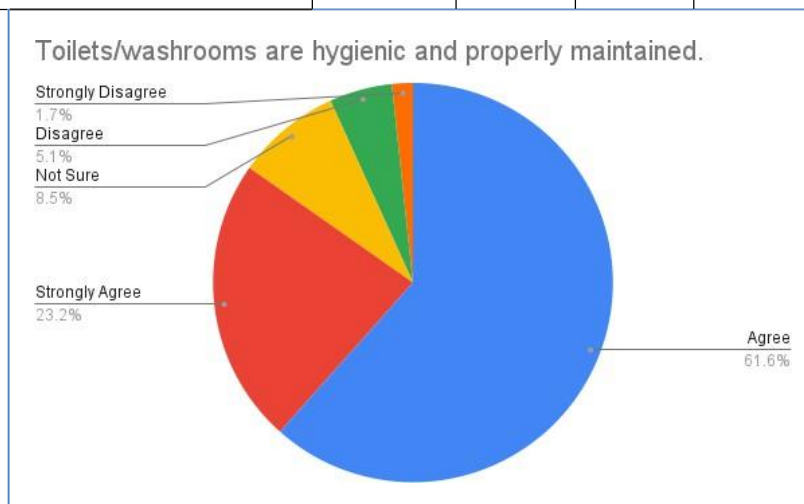

2. Internet facilities are available in the department.

Internet facilities are available in the department	Strongly agree	Agree	Not Sure	Disagree	Strongly Disagree
NO. OF RESPONSES	10.7%	48%	17.5%	10.7%	13%

3. Results and attendance records are displayed on time.

Results and attendance records are displayed on time.	Strongly agree	Agree	Not Sure	Disagree	Strongly Disagree
NO. OF RESPONSES	20.9%	65.6%	10.2%	1.7%	1.7%

4. Toilets/washrooms are hygienic and properly maintained.

How do you rate the courses that you have learnt in the college in relation to your current job / occupation?	Strongly agree	Agree	Not Sure	Disagree	Strongly Disagree
NO. OF RESPONSES	23.2%	61.6%	8.5%	5.1%	1.7%