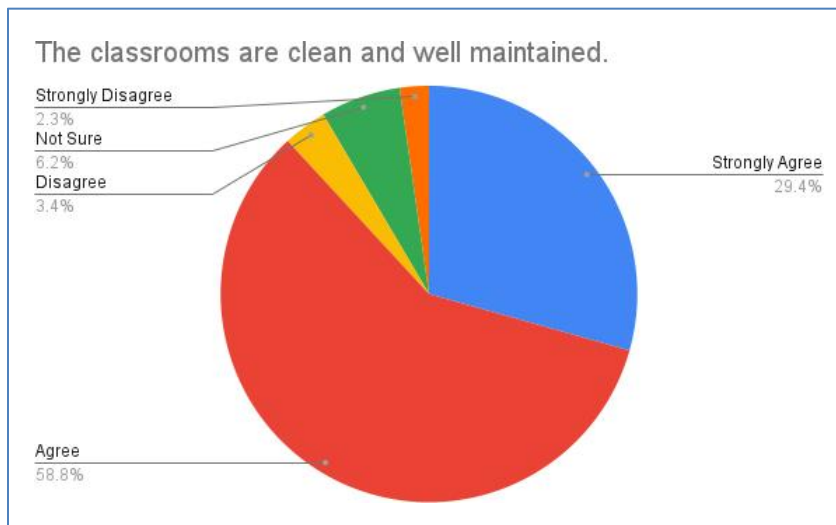

7. The campus is green and eco friendly.

The campus is green and eco friendly.	Strongly agree	Agree	Not Sure	Disagree	Strongly Disagree
NO. OF RESPONSES	34.5%	60.5%	2.8%	0%	0%

8. The buildings/classrooms are accessible to differently abled persons.

The buildings/classrooms are accessible to differently abled persons.	Strongly agree	Agree	Not Sure	Disagree	Strongly Disagree
NO. OF RESPONSES	13.6%	61.6%	18.1%	4%	2.8%

9. The classrooms are clean and well maintained.

The classrooms are clean and well maintained.	Strongly agree	Agree	Not Sure	Disagree	Strongly Disagree
NO. OF RESPONSES	29.4%	58.8%	6.2%	3.4%	2.3%

10. The campus has adequate power supply.

The campus has adequate power supply.	Strongly agree	Agree	Not Sure	Disagree	Strongly Disagree
NO. OF RESPONSES	27.7%	59.3%	7.3%	3.4%	0%